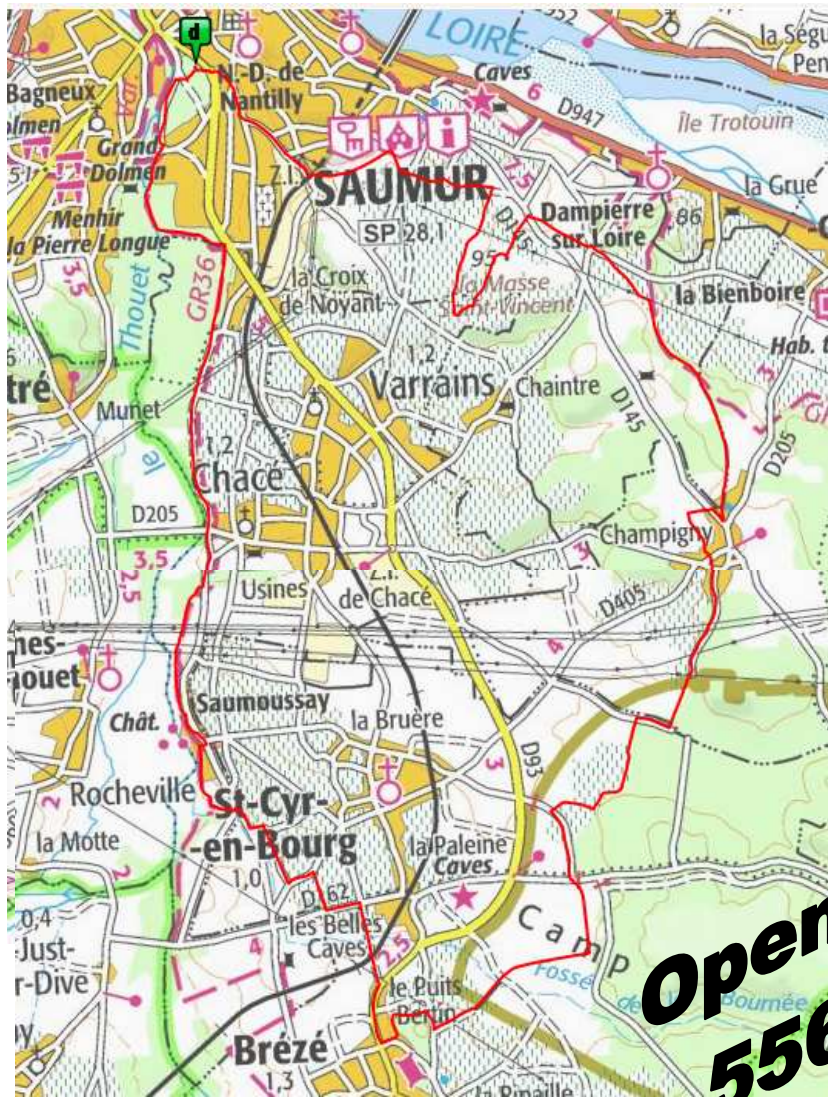

VTT - Saumur / Brézé - 27 km

Openrunner
5567532

SAUMUR