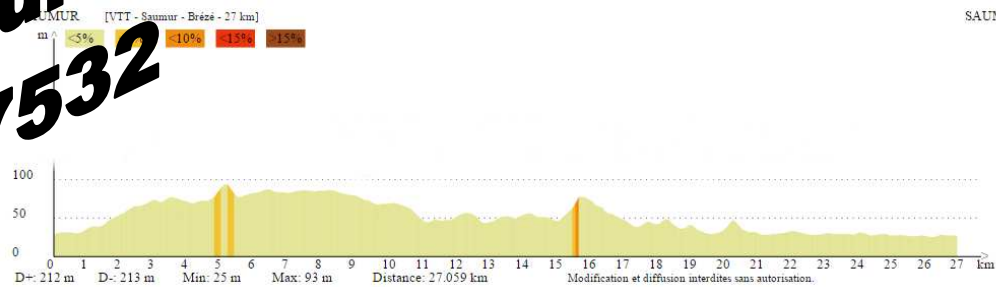

VTT - Saumur / Brézé - 27 km

Openrunner
5567532

SAUMUR