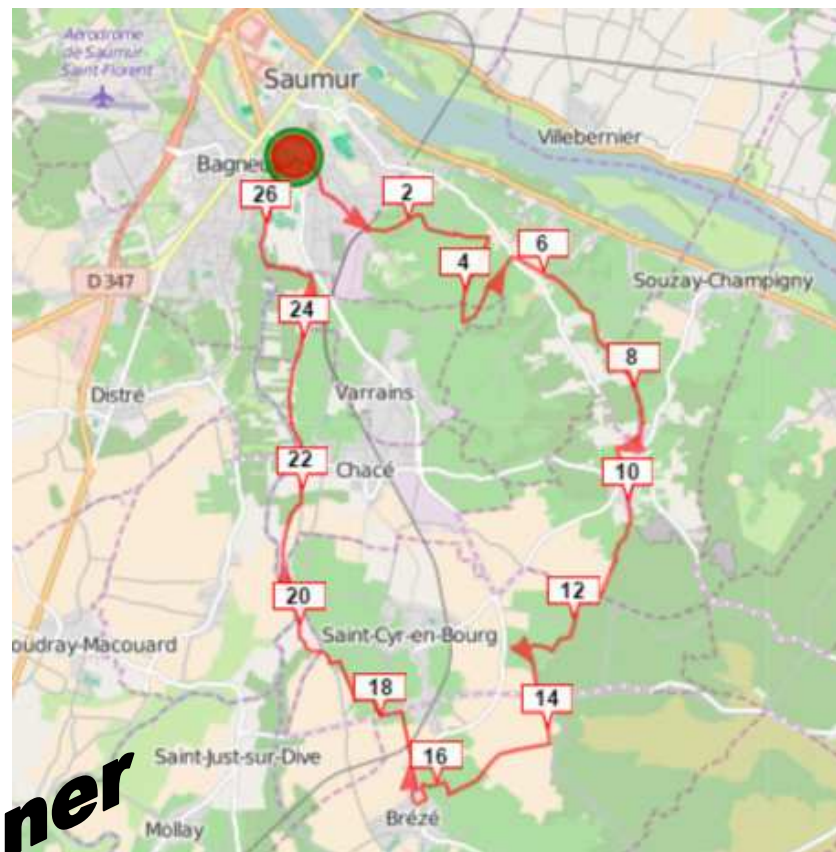

VTT - Saumur / Brézé - 27 km

Openrunner
5567532

SAUMUR